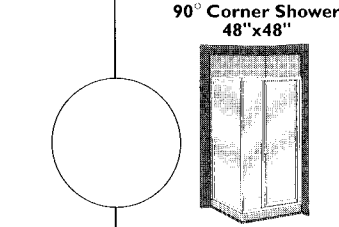

Measurements For Your

Neo-Angle or 90° Corner Shower Door

**Please Circle
Panel Configuration**
Door is universal,
door swing is determined
at installation.