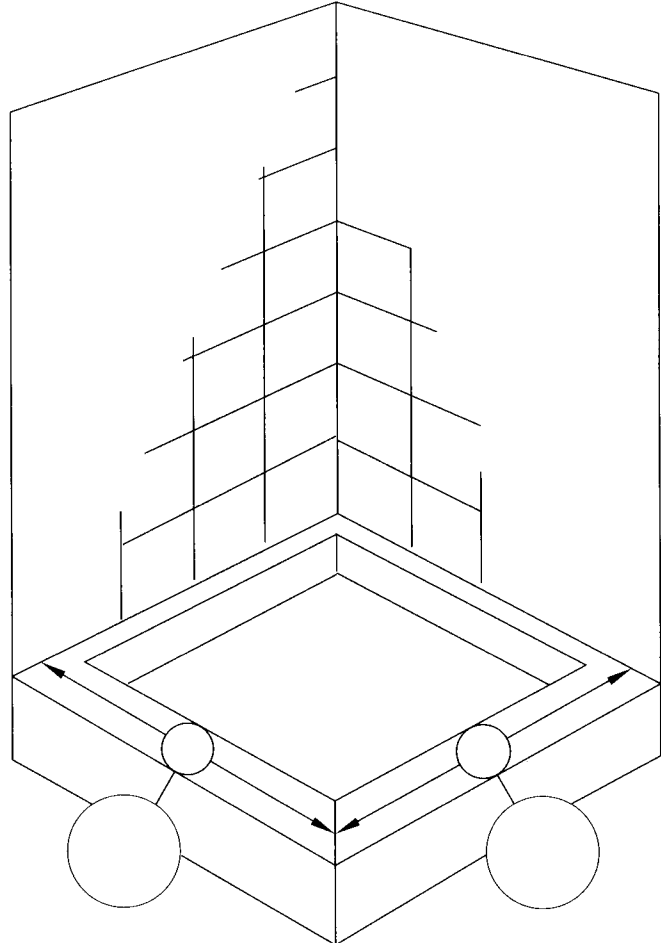

Measurements For Your

Neo-Angle or 90° Corner Shower Door

**Please Circle
Panel Configuration**
Door is universal,
door swing is determined
at installation.