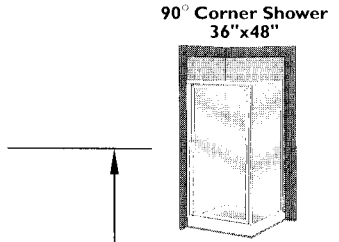

Measurements For Your

Neo-Angle or 90° Corner Shower Door

**Please Circle
Panel Configuration**
Door is universal,
door swing is determined
at installation.