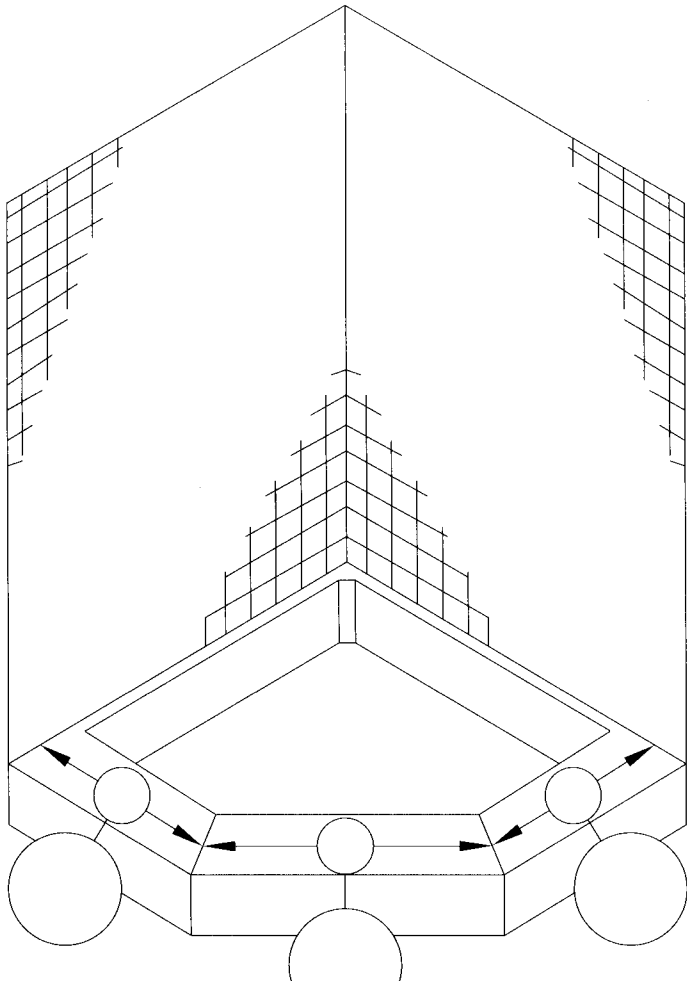

Measurements For Your

Neo-Angle or 90° Corner Shower Door

**Please Circle
Panel Configuration**
Door is universal,
door swing is determined
at installation.